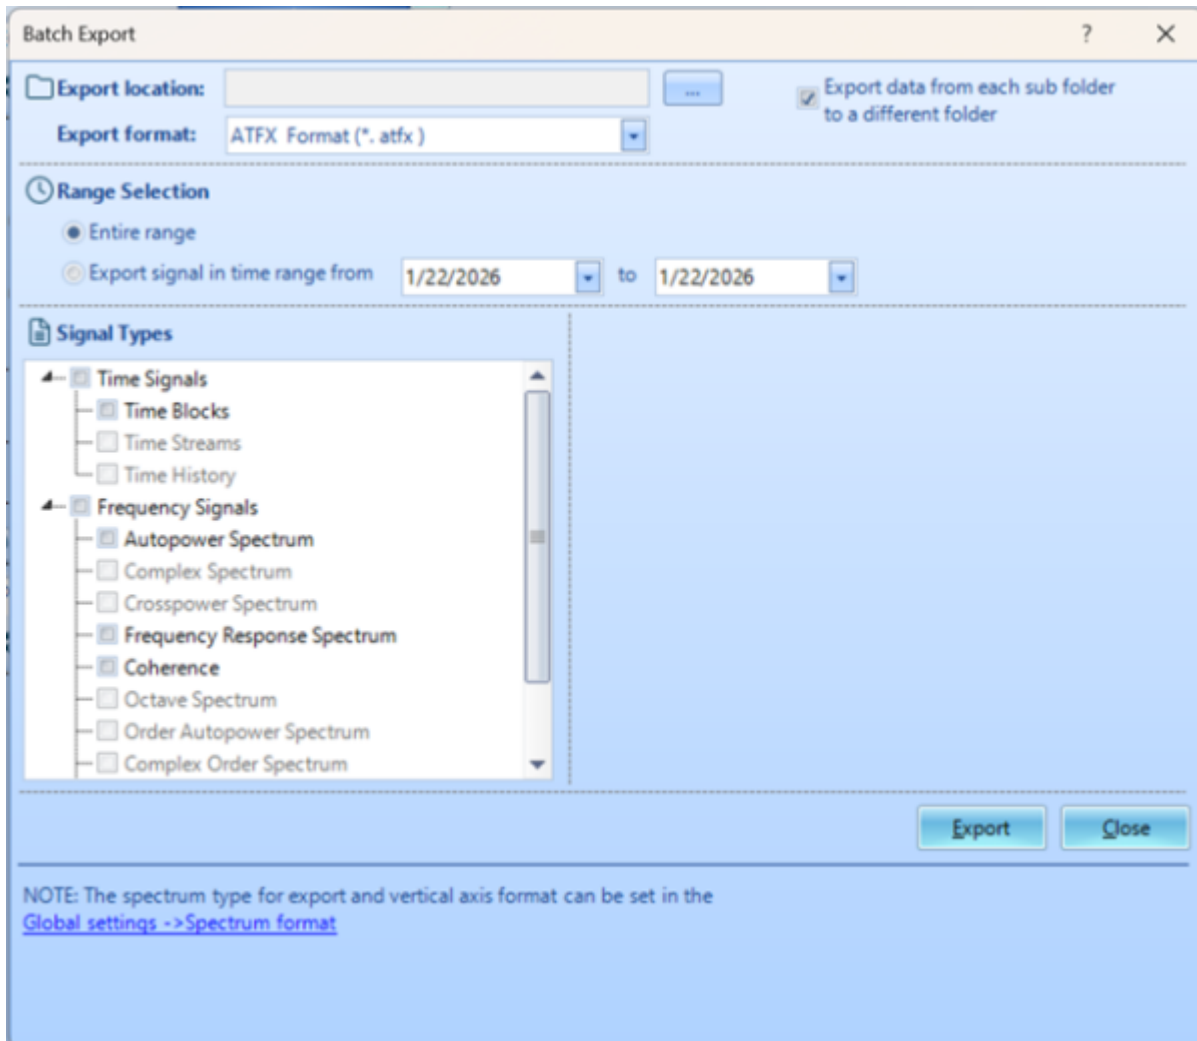

Post Analyzer Data

From: <https://help.go-ci.com/> - **Crystal Instruments Help**

Permanent link: <https://help.go-ci.com/pa:data?rev=1770835275>

Last update: **2026/02/11 18:41**