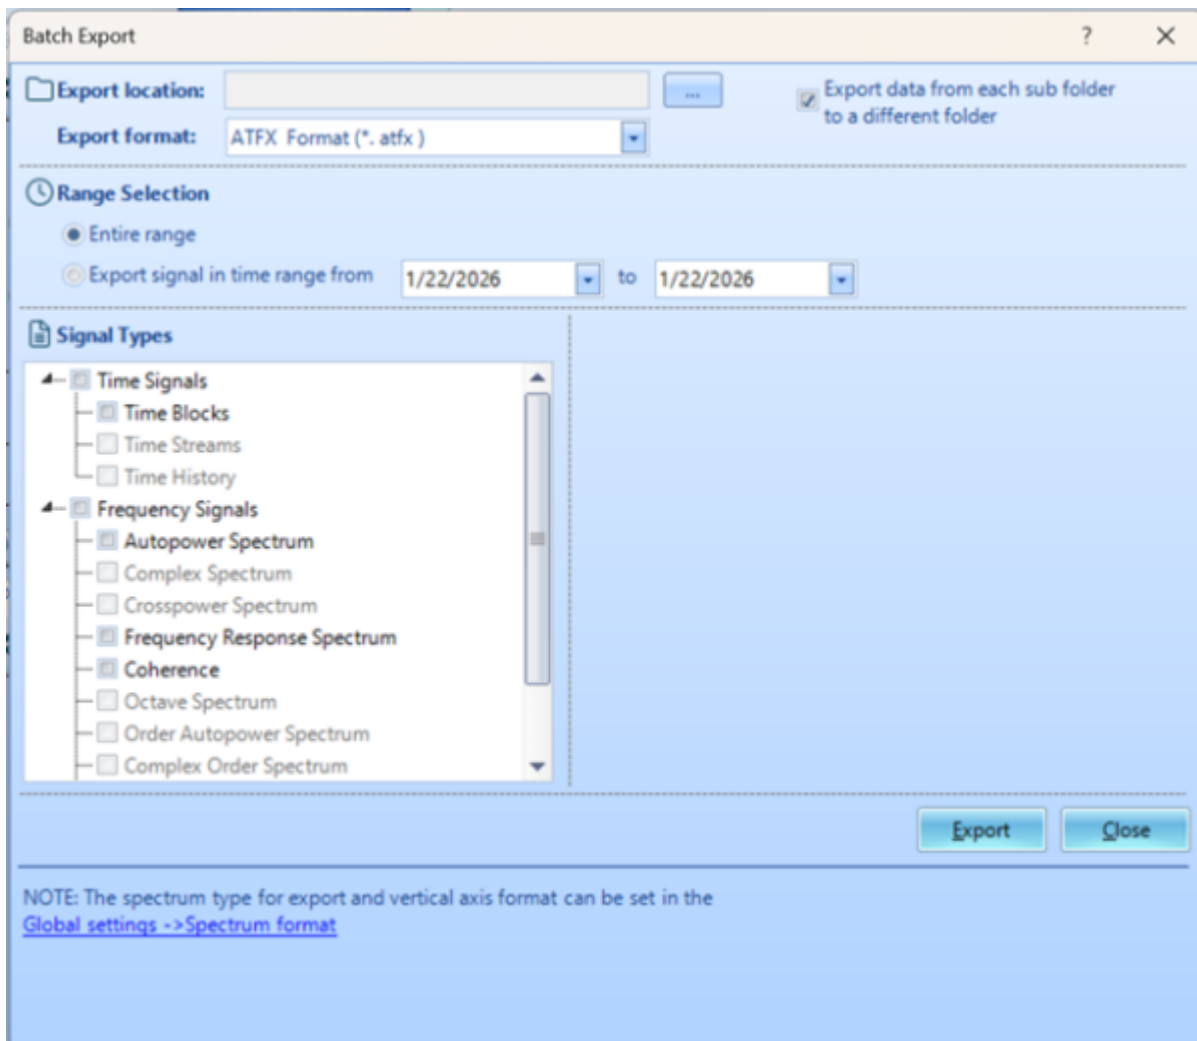

# Post Analyzer Data

From: <https://help.go-ci.com/> - **Crystal Instruments Help**

Permanent link: <https://help.go-ci.com/pa:data?rev=1770835275>

Last update: **2026/02/11 18:41**