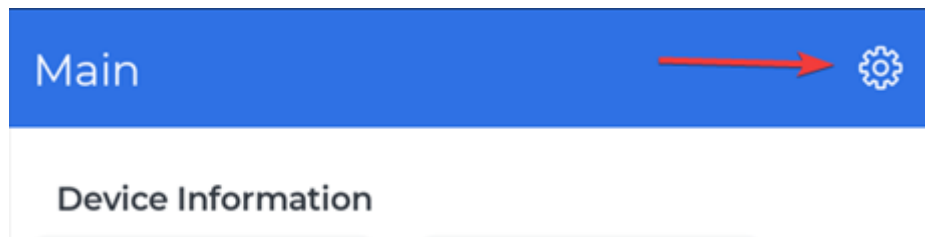

Settings

The **Settings** page can be accessed via tapping the gear icon on the ruby mobile app main page.

There will be three buttons:

- About
- Theme
- Language

The **About** page will show the ruby mobile app version and information about Crystal Instruments.