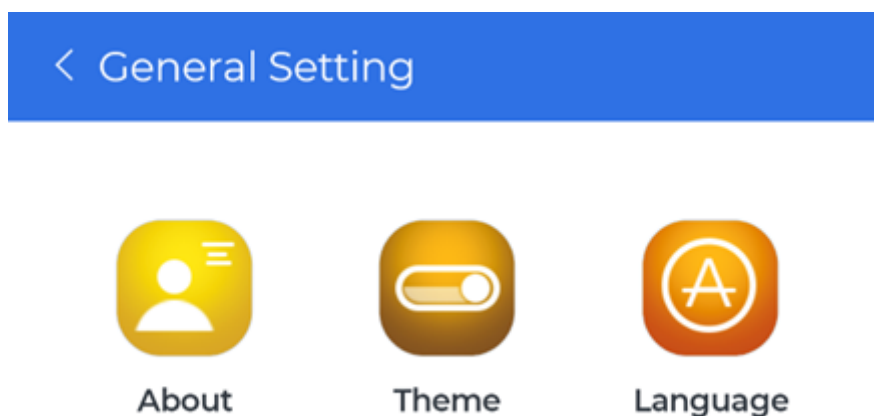

Settings

The **Settings** page can be accessed via tapping the gear icon on the ruby mobile app main page.

There will be three buttons:

- About
- Theme
- Language

The **About** page will show the ruby mobile app version and information about Crystal Instruments.

The **Theme** page provides two options for changing the ruby mobile app UI colors.

- Light theme
- Dark theme

The **Language** page provides options to change the ruby mobile app language.

From:
<https://help.go-ci.com/> - **Crystal Instruments Help**