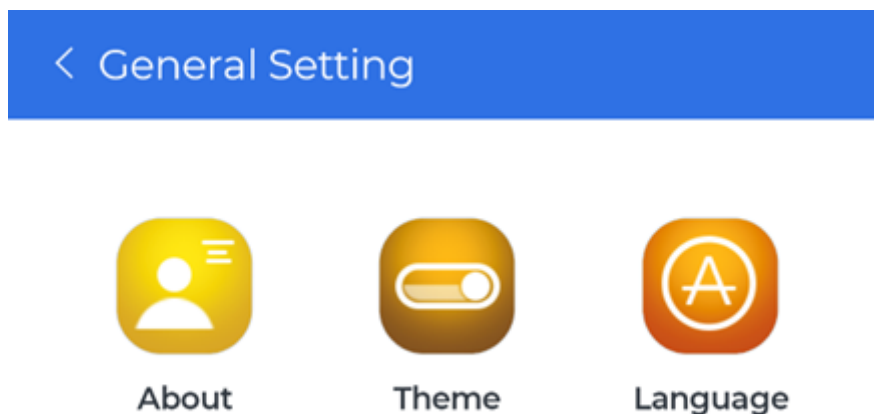

Settings

The **Settings** page can be accessed via tapping the gear icon on the ruby mobile app main page.

There will be three buttons:

- About
- Theme
- Language

The **About** page will show the ruby mobile app version and information about Crystal Instruments. The **Theme** page provides two options for changing the ruby mobile app UI colors.

- Light theme
- Dark theme

The **Language** page provides options to change the ruby mobile app language.

From:
<https://help.go-ci.com/> - **Crystal Instruments Help**

Permanent link:
<https://help.go-ci.com/ruby:settings?rev=1749147318>