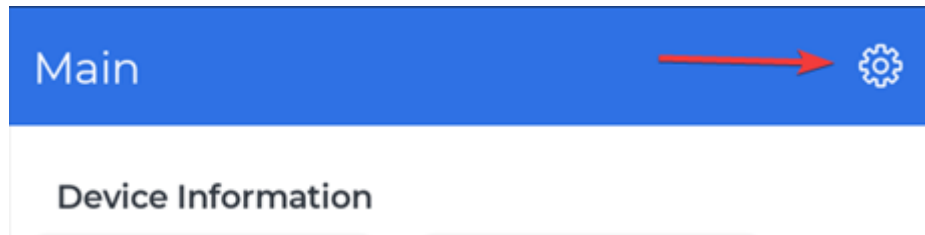

Settings

The **Settings** page can be accessed via tapping the gear icon on the ruby mobile app main page.

There will be three buttons:

- About
- Theme
- Language

The **About** page will show the ruby mobile app version and information about Crystal Instruments. The **Theme** page provides two options for changing the ruby mobile app UI colors.